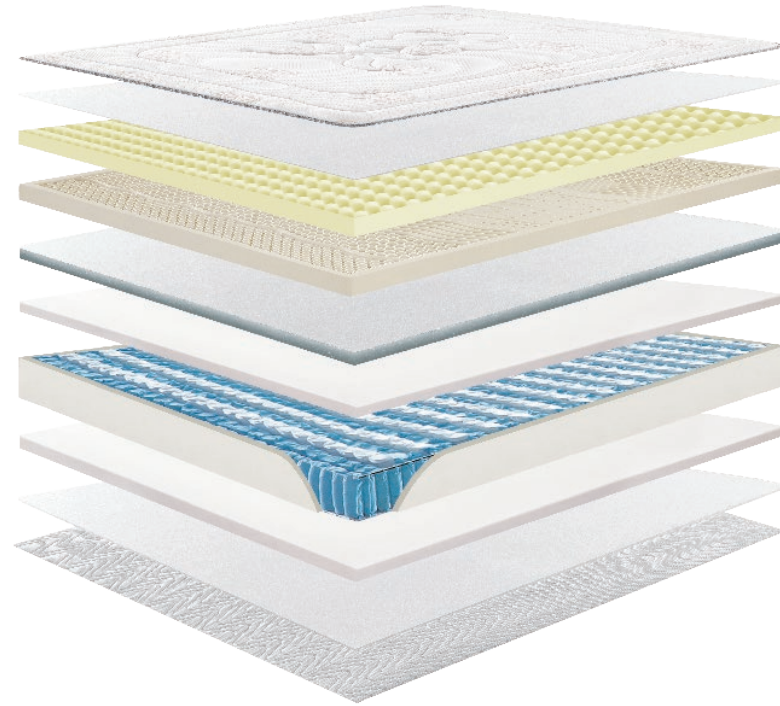

Product Features
產品描述

- 比利時竹纖維布料
- 高白回彈海綿
- 按摩海棉
- 純天然乳膠
- 環保代棕棉
- 熱烘棉
- 獨立袋裝彈簧+四邊防撞海綿
- 熱烘棉
- 高白回彈海綿
- 3D面料

全新獨立袋裝彈簧，四邊造棉，防撞護角，歐洲比利時針織布料，吸濕抑菌，親膚、透氣性佳，獨特單針花，墊層按摩海棉有效發揮減壓按摩功效，純天然波紋結構，讓按摩的效果來得更為自然，搭配純天然乳膠，使用時緊貼身體的各個部位，乳膠內有千萬個相連的小氣泡，自然通風，有利于散發身體內的熱氣與濕氣，且無毒、不生菌、不發霉、長期使用不變形，四邊開鏈設計，面層可獨立。

New independent pocket spring, four-sided cotton, anti-collision corner, European Belgian knit fabric, moisture bacteriostatic, skin-friendly, breathable, unique single needle flower, cushion massage sponge effectively play decompression massage effect, pure natural The corrugated structure makes the massage effect more natural. It is matched with pure natural latex. When used, it is close to all parts of the body. There are thousands of connected small bubbles in the latex, which are naturally ventilated, which is good for emitting heat and moisture inside the body. It is non-toxic, non-bacterial, non-mildew, long-term use without deformation, four-side open chain design, the surface layer can be independent.

JBH-883B# (布號) 501#

尺寸/size: (120/150/180) x200x25cm

舒適度 /Comfort: 中軟
(墊層可拆)