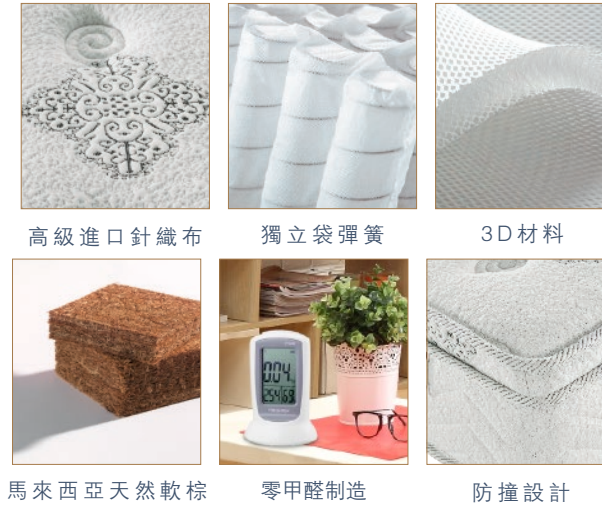

The new brand does not interfere with the independent pocket mini spring, strong resilience, super pressure resistance, long-term non-deformation and other characteristics of high-grade luxury bamboo charcoal knitted fabric, moisture absorption and inhibition, skin-friendly, breathable, warm in winter and cool in summer, multi-layer environmental protection Cotton pad, 襖 cotton uses a unique process silk soft and soft skin-friendly, moisture-absorbing and breathable, super antibacterial, anti-mite, 3D breathable layer of the backing cloth, waterproof, moisture-proof, anti-mite, etc., high-grade cushion cotton, green, Natural comfort, better support for the body, keeping the spine in a natural state during sleep, is your best choice for your honor!

歐陸系列
逸思

尺寸/size: (120/150/180) x 200 x 25cm

舒適度/Comfort: 中軟

飛馳系列 艾諾絲

尺寸/size: (120/150/180) x200x23cm

舒適度 /Comfort: 適中

Product Features 產品描述

高級進口針織布 獨立袋彈簧 3D材料
馬來西亞天然軟棕 零甲醛制造 防撞設計

高級進口針織布
蠶絲
高白回彈海綿
馬來西亞天然軟棕
熱烘棉
獨立袋裝彈簧+四邊防撞海綿
熱烘棉
高白回彈海綿
3D面料

全新互不干擾獨立彈簧床網，高級進口針織布，綢棉採用獨特工藝蠶絲輕薄柔軟親膚、吸濕透氣，超強抑菌、防蟎，底布3D透氣層、防水、防潮、防瞞等功效，墊層加馬來西亞天然軟棕和天然乳膠噴膠為主要原料，經高溫處理後，防腐、防潮、永無蟲蛀。它耐磨、防潮、且無毒無味、透氣性好，冬暖夏涼、永不變形。