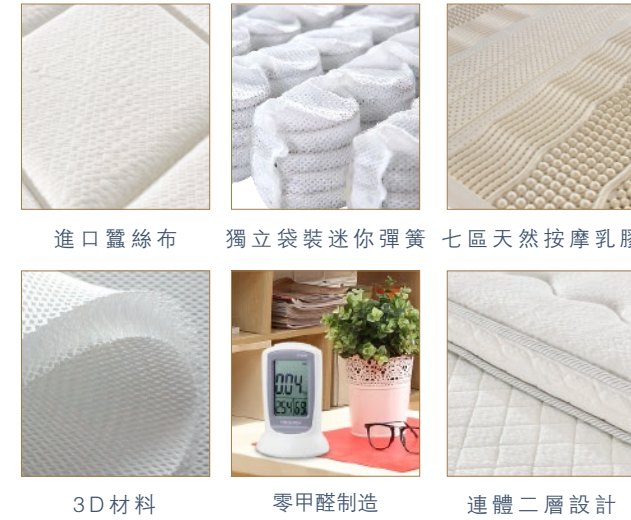

進口蠶絲布 獨立袋裝迷你彈簧 七區天然按摩乳膠
3D材料 零甲醛製造 連體二層設計

進口蠶絲布
蠶絲
高白回彈海綿
七區天然按摩乳膠
熱烘棉
獨立袋裝彈簧+四邊防撞海綿
熱烘棉
高白回彈海綿
3D面料

全新互不干擾獨立袋裝迷你彈簧，回彈力強、超強抗壓性，長久不變形等特性，進口蠶絲布料，純天然纖維、防蟎、抗菌、完美貼合身體、舒適貼膚，棉棉采用獨特工藝蠶絲輕薄柔軟親膚、吸濕透氣，超強抑菌、防蟎，底布3D透氣層、防水、防潮、防蟎等功效，墊層加七區模具天然按摩乳膠，針對頭、肩、腰椎、臀部、膝蓋、足裸7個人體部位而將乳膠分成7區，分區乳膠床墊對身體在睡眠中的各個部分動作給予有效的回應，靈活調節的同時，按摩身體各部位，確保脊椎健康舒展，打造奢華却不侈的睡眠享受！

The new brand does not interfere with the independent pocket mini spring, strong resilience, super pressure resistance, long-term deformation and other characteristics, imported silk fabric, pure natural fiber, anti-mite, antibacterial, perfect fit body, comfortable skin, cotton The unique technology of silk is light and soft, skin-friendly, moisture-absorbing and breathable, super antibacterial, anti-mite, 3D breathable layer of the backing cloth, waterproof, moisture-proof, anti-mite, etc. The cushion layer adds seven-zone mold natural massage latex for the head and shoulders. The lumbar vertebrae, buttocks, knees, and bare feet are divided into 7 areas, and the latex is divided into 7 areas. The partitioned latex mattress responds effectively to the movement of various parts of the body during sleep. At the same time, it can massage various parts of the body to ensure the health of the spine. Stretch, create a luxurious but not extravagant sleep enjoyment!