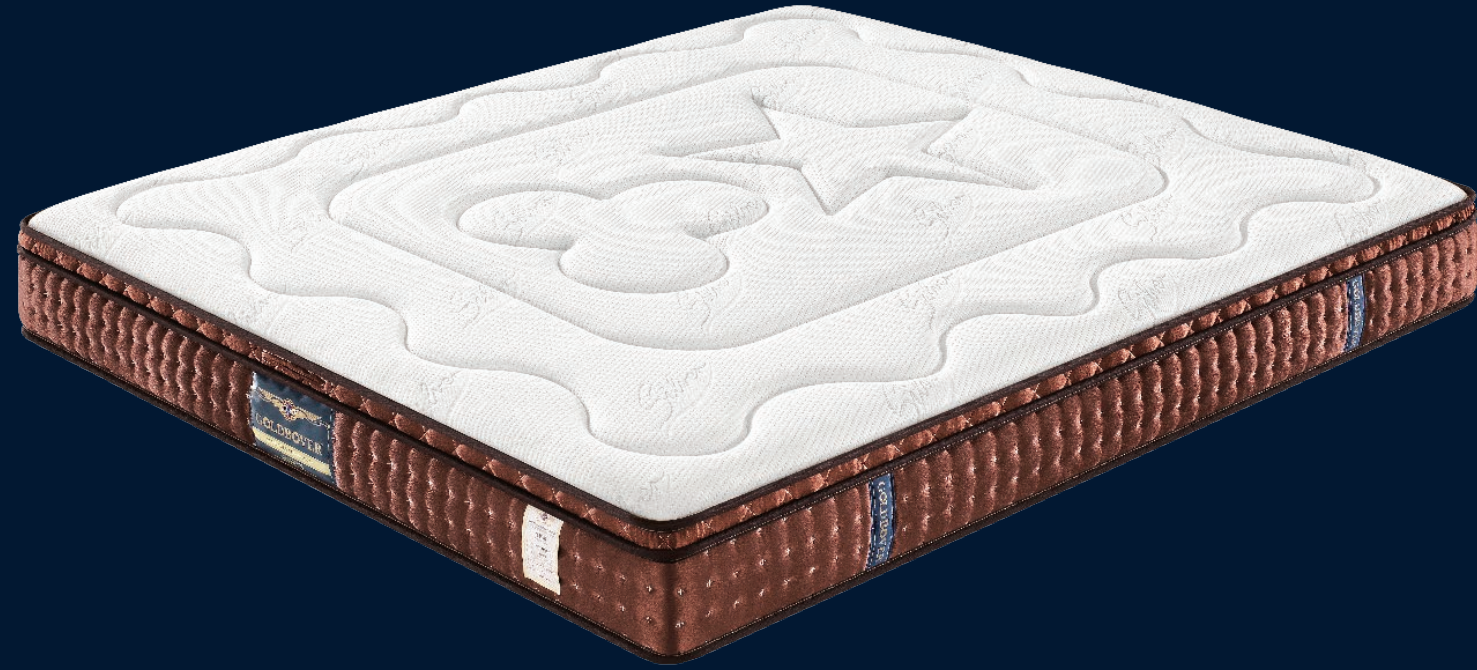

GB005#

尺寸/size: (120/150/180) x200x23cm
舒適度 /Comfort: 偏硬