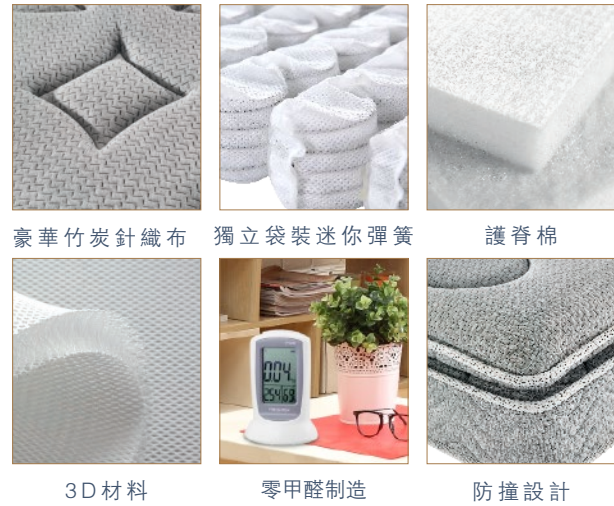

Product Features
產品描述

豪華竹炭針織布 獨立袋裝迷你彈簧 護脊棉
3D材料 零甲醛制造 防撞設計